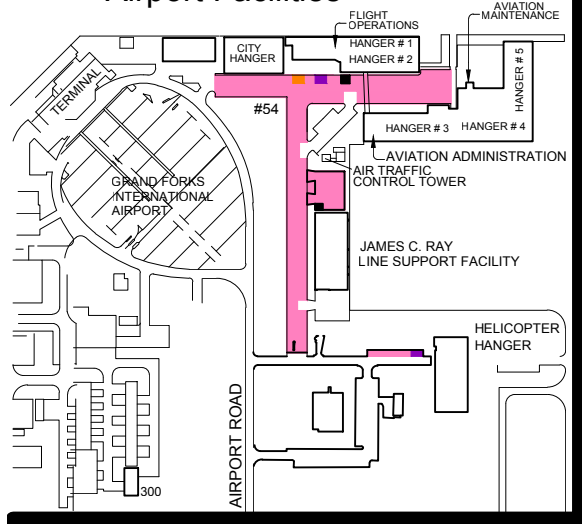

# Airport Facilities

## Parking Legend 2017-18

- Accessible
- Meter / Paylot
- "A/S/H" Overflow
- "A" Administrative Faculty / Staff
- "H" Housing Lots
- "S" Student Parking
- Service Vehicles
- Time Zone
- Reserved
- Park & Ride