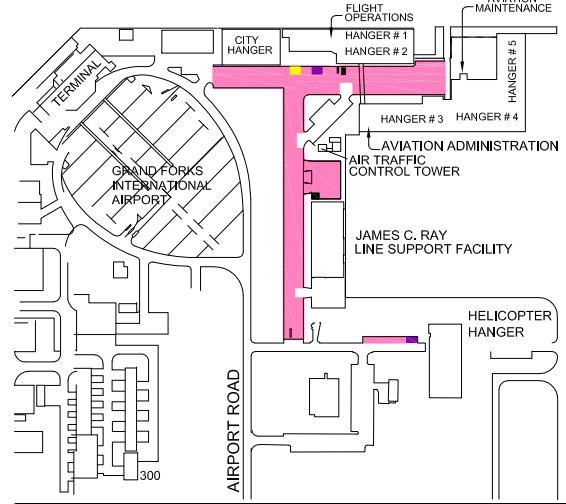

Airport Facilities

University of North Dakota Grand Forks, North Dakota

Parking Legend 2017-18

- Accessible
- Meter / Paylot
- "A/S/H" Overflow
- "A" Administrative Faculty / Staff
- "H" Housing Lots
- "S" Student Parking
- Service Vehicles
- Time Zone
- Reserved
- Park & Ride